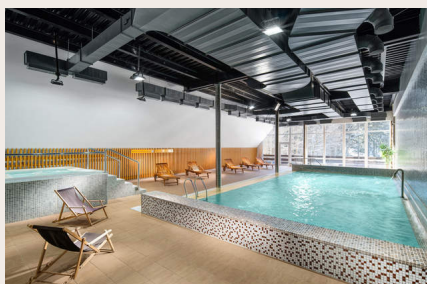

PINIA
HOTEL & RESORT

Conference offer 2026

★★★★
PINIA HOTEL & RESORT

+420 499 421 080
sales.phsm@piniahotelandresort.cz
PiniaHotelAndResort.com

Conference offer 2026

Pinia Hotel & Resort is located in the famous mountain resort and offers under one roof four-star standards of comfortable accommodation, high-level gastronomy, abundance of leisure activities for children and adults and moreover excellent background for providing conference services. You can find in our wellness center swimming pool, saunas, relaxing baths and wide range of massages and other wellness treatments, which will satisfy even the most demanding guests throughout the year. In the summer season is the hotel ideal starting point for cycling and hiking in the Krkonoše national park, in winter are in Špindlerův Mlýn available many kilometers of slopes and trails for cross country skiing. This makes our hotel an ideal place for your rest, active or family vacation or company meeting

Pinia Hotel & Resort

+420 499 421 080

sales.phsm@piniahotelandresort.cz

PiniaHotelAndResort.com

PINIA
HOTEL & RESORT

Conference rooms

- conference rooms for different types of events the biggest hall with capacity for up to 200 seats
- Wi-Fi connection in all spaces
- conference and audiovisual technique
- variability of some rooms allows splitting into smaller rooms according to the client's requirements
- plenty of daylight is guaranteed in all conference rooms because of their glass walls
- the big advantage of some areas is access to the outdoor terrace, which will be a pleasant place during coffee break