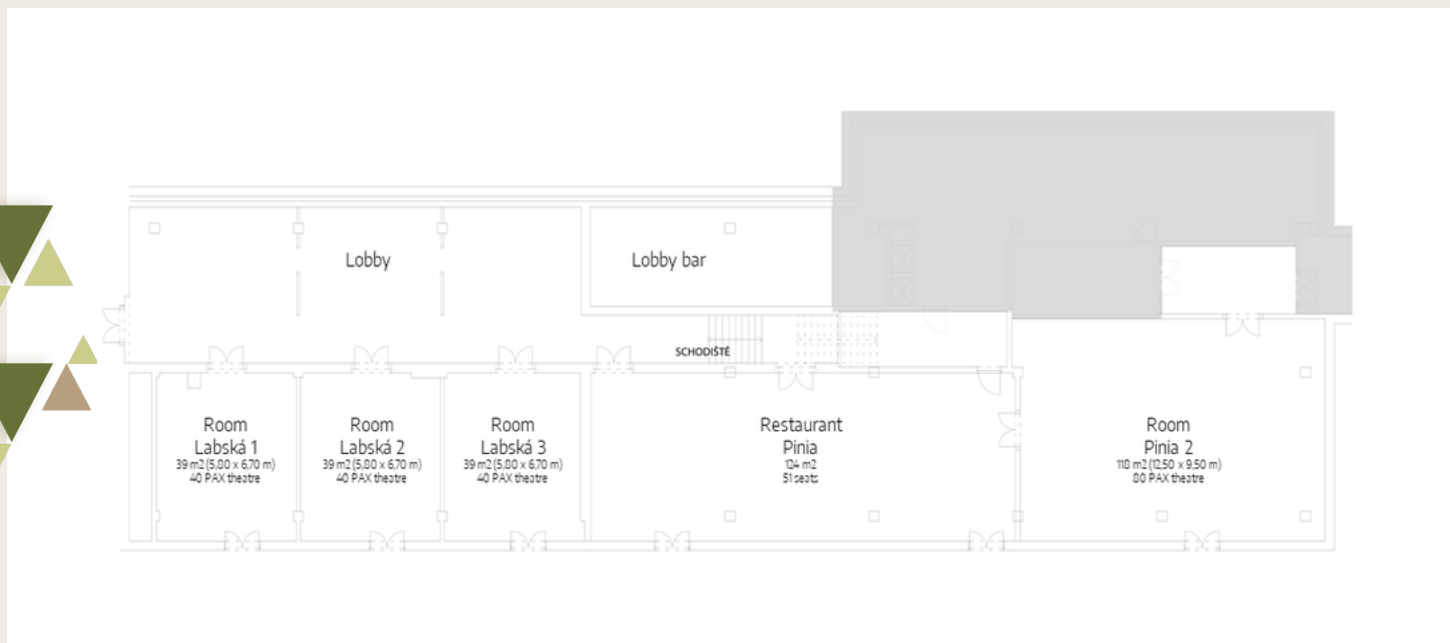

Pinia Hotel & Resort

+420 499 421 080

sales.phsm@piniahotelandresort.cz

PiniaHotelAndResort.com

PINIA
HOTEL & RESORT

Conference rooms

- conference rooms for different types of events the biggest hall with capacity for up to 200 seats
- Wi-Fi connection in all spaces
- conference and audiovisual technique
- variability of some rooms allows splitting into smaller rooms according to the client's requirements
- plenty of daylight is guaranteed in all conference rooms because of their glass walls
- the big advantage of some areas is access to the outdoor terrace, which will be a pleasant place during coffee break

Pinia Hotel & Resort

+420 499 421 080

sales.phsm@piniahotelandresort.cz

PiniaHotelAndResort.com

PINIA
HOTEL & RESORT

Conference rooms

Congress rooms	Theatre	School	U	Board	Banquet	Cocktail	Area	Height	Length	Width	Daylight	Air conditioning
												
Congress Hall Labe 2	200	130	60	80	100	250	178	3.15	17.0	10.5	✓	-
Pinia 2	80	50	30	36	50	70	118	3.00	12.5	9.5	✓	-
Labská 1	40	24	12	16	-	30	39	3.00	5.8	6.7	✓	-
Labská 2	40	24	12	16	-	30	39	3.00	5.8	6.7	✓	-
Labská 3	40	24	12	16	-	30	39	3.00	5.8	6.7	✓	-
Retro bar Panorama	40	30	20	22	-	60	65	2.75	6.8	9.5	✓	-

The conference rooms Labská 1, Labská 2 and Labská 3 can be interconnected at the client's request.

★★★★

Pinia Hotel & Resort

+420 499 421 080

sales.phsm@piniahotelandresort.cz

PiniaHotelAndResort.com

PINIA
HOTEL & RESORT

Plan of conference areas

Conference plan of the ground floor

Conference plan of the first floor

Pinia Hotel & Resort

+420 499 421 080

sales.phsm@piniahotelandresort.cz

PiniaHotelAndResort.com

PINIA
HOTEL & RESORT