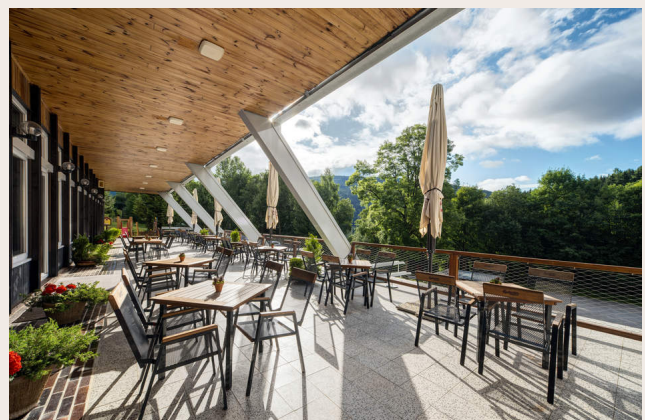

Pinia Hotel & Resort

+420 499 421 080

sales.phsm@piniahotelandresort.cz

PiniaHotelAndResort.com

PINIA
HOTEL & RESORT

Conference rooms

- conference rooms for different types of events the biggest hall with capacity for up to 200 seats
- Wi-Fi connection in all spaces
- conference and audiovisual technique
- variability of some rooms allows splitting into smaller rooms according to the client's requirements
- plenty of daylight is guaranteed in all conference rooms because of their glass walls
- the big advantage of some areas is access to the outdoor terrace, which will be a pleasant place during coffee break