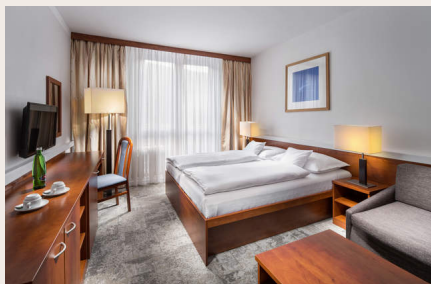

16 Family rooms

5 Suites

Facilities

- bathroom with shower, WC and hair dryer
- safe
- LCD TV with satellite channels
- security locking system
- work desk
- coffee/tea set
- most hotel rooms have a balcony
- Wi-Fi free of charge