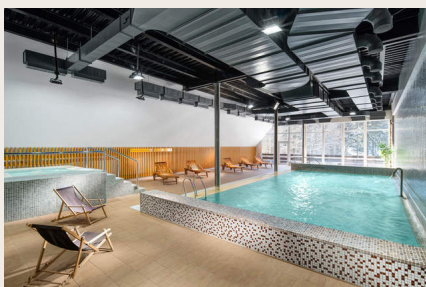

PINIA
HOTEL & RESORT

Conference offer 2024

★★★★
PINIA HOTEL & RESORT

+420 499 421 080
sales.phsm@piniahotelandresort.cz
PiniaHotelAndResort.com

Conference offer 2024

Pinia Hotel & Resort is located in the famous mountain resort and offers under one roof four-star standards of comfortable accommodation, high-level gastronomy, abundance of leisure activities for children and adults and moreover excellent background for providing conference services. You can find in our wellness center swimming pool, saunas, relaxing baths and wide range of massages and other wellness treatments, which will satisfy even the most demanding guests throughout the year. In the summer season is the hotel ideal starting point for cycling and hiking in the Krkonoše national park, in winter are in Špindlerův Mlýn available many kilometers of slopes and trails for cross country skiing. This makes our hotel an ideal place for your rest, active or family vacation or company meeting