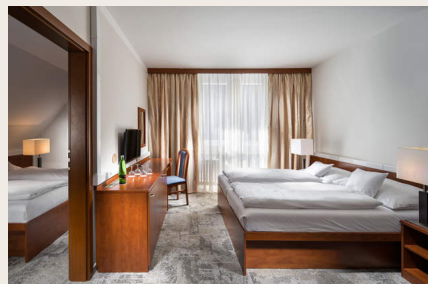

16 Family rooms

5 Suites

Facilities

- bathroom with shower, WC and hair dryer
- safe
- LCD TV with satellite channels
- security locking system
- work desk
- coffee/tea set
- most hotel rooms have a balcony
- Wi-Fi free of charge